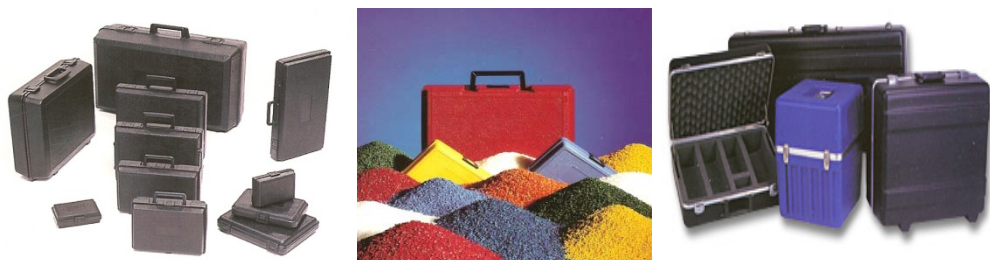

# Sale

---

---

Size	Color	Cost
7 x 8.5 x 2	White	\$5.00
4.25 x 2.75 x 7.5	Yellow	\$2.00
13.5 x 10 x 5.5	Black	\$10.50
7.5 x 4 x 1.25	White	\$3.00

---